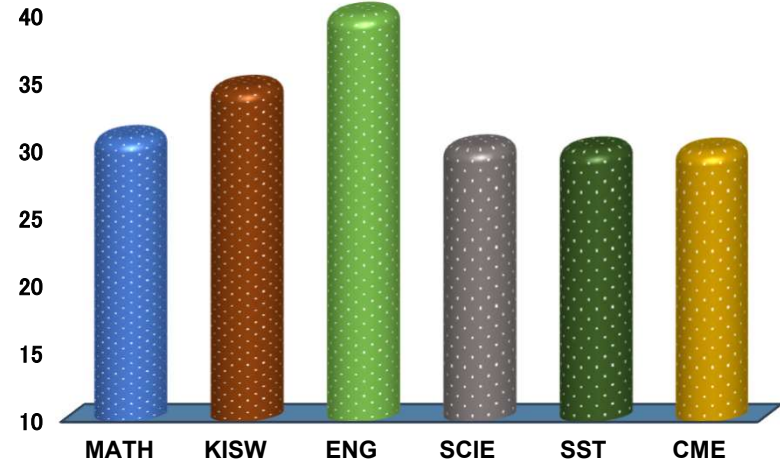

BUBBLE GUPPIES

REGION: DAR ES SALAAM

SCHOOL AVERAGE

33.0

DISTRICT: UBUNGO

SUBJECT AND GRADE PERFORMANCE ANALYSIS

SUBJECT RANKING

ENGLISH	41.9	84%	1
KISWAHILI	34.6	69%	2
MATHEMATICS	30.9	62%	3
SCIENCE	30.2	60%	4
SOCIAL STUDIES	30.1	60%	5
CIVIC AND MORAL EDUCATION	30.0	60%	6

SUBJECT GRADE ANALYSIS

SUBJECT/GRADE	A	B	C	D	E
MATHEMATICS	2	5	3	3	0
KISWAHILI	1	10	2	0	0
ENGLISH	8	5	0	0	0
SCIENCE	1	5	5	2	0
SOCIAL STUDIES	1	5	6	1	0
CIVIC AND MORAL	0	7	4	2	0

OVERALL GRADE ANALYSIS

Grade	Count	Total	Percentage
A	1	13	8%
B	8		62%
C	4		31%
D	0		0%
E	0		0%

CHART SUBJECT ANALYSIS

BOYS VS GIRLS PERFORMANCE

	SAT		SAT	13
	7		6	
	64%		68%	

Category	Count	Percentage
REGISTERED	13	100%
SEATED	13	100%
ABSENTEES	0	0%
PASSED	13	100%
FAILED	0	0%